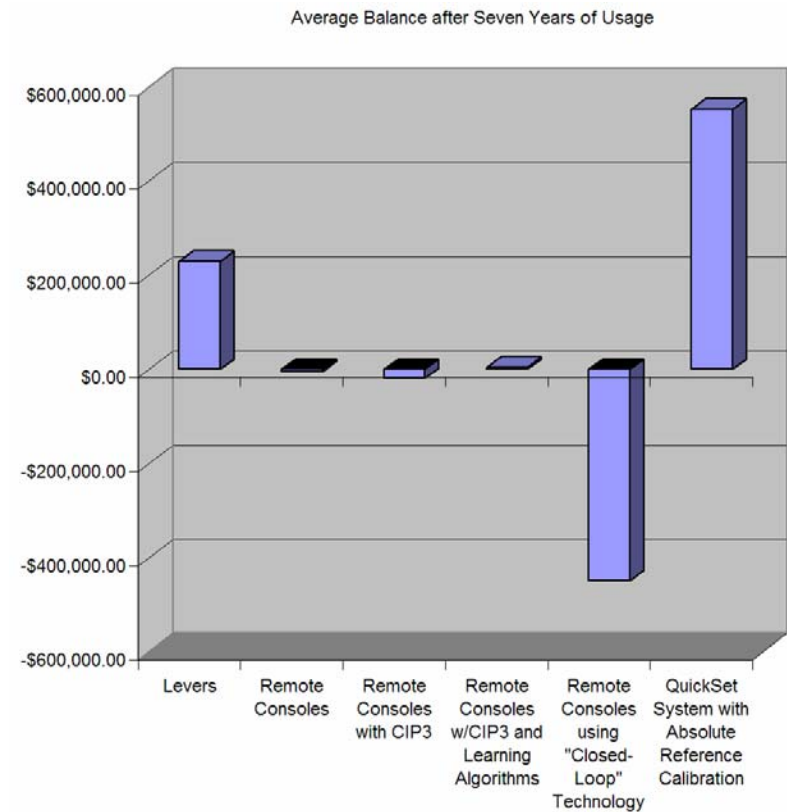

Typical Waste Reduction Compared to screw keys

Relative Price Range to Implement

Relative Cost of Ownership

Average Return-On-Investment (First Year)

Average Waste Reduction Per Year

Average Return after Seven Years of Usage

Average Return after First Year of Usage

After examining these charts, you will see why we expect to see a QuickSet system in every newspaper print shop in America. QuickSet's performance in varied production environments demonstrate astounding leaps forward in cost-effectiveness and technological know-how.