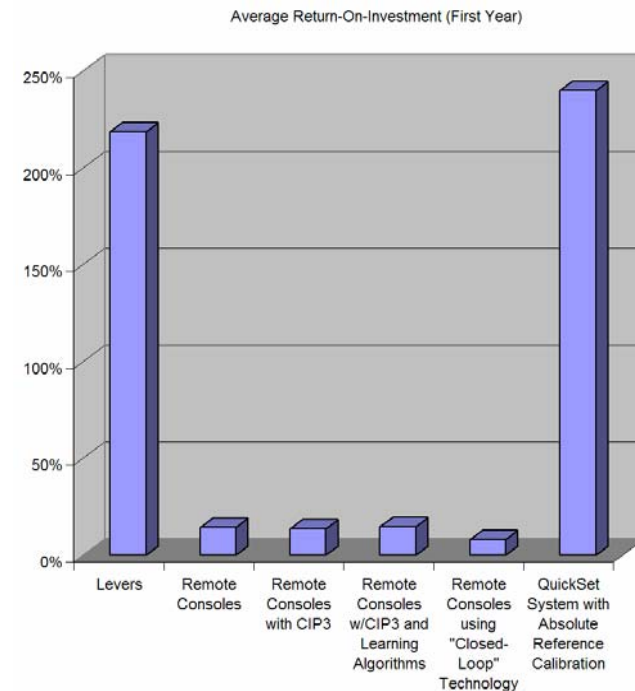

Typical Waste Reduction Compared to screw keys

Relative Price Range to Implement

Relative Cost of Ownership

Average Return-On-Investment (First Year)

Average Waste Reduction Per Year

Average Return after Seven Years of Usage