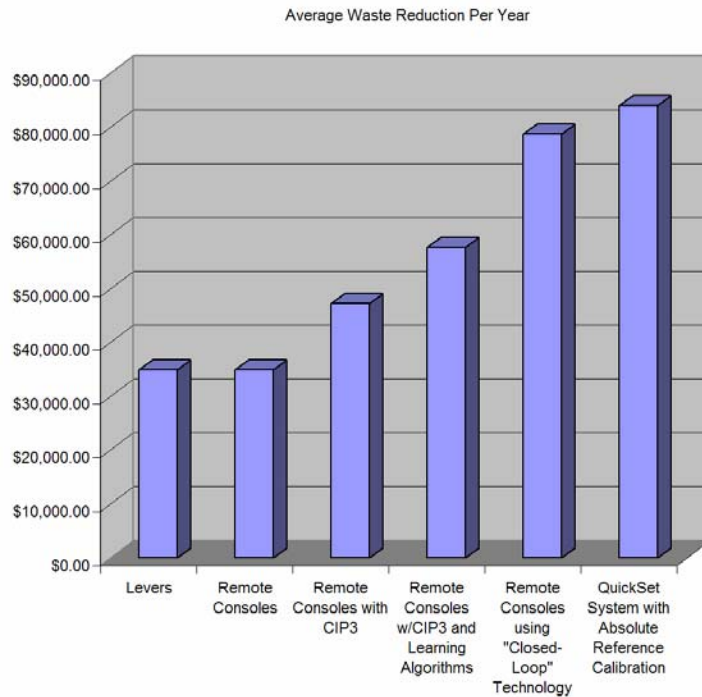

Typical Waste Reduction Compared to screw keys

Relative Price Range to Implement

Relative Cost of Ownership

Average Return-On-Investment (First Year)

Average Waste Reduction Per Year

Average Return after Seven Years of Usage

Average Return after First Year of Usage

After examining these charts, you will see why we expect to see a QuickSet system in every newspaper print shop in America. QuickSet's performance in varied production environments demonstrate astounding leaps forward in cost-effectiveness and technological know-how.