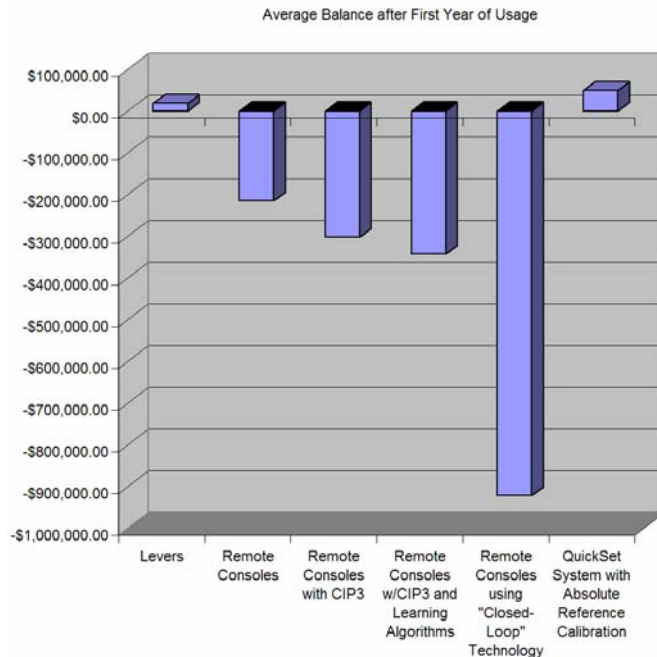

Average Return after First Year of Usage

After examining these charts, you will see why we expect to see a QuickSet system in every newspaper print shop in America. QuickSet's performance in varied production environments demonstrate astounding leaps forward in cost-effectiveness and technological know-how.

You need to talk to our customer base - and even visit their sites to see with your own eyes what a QuickSet Ink Pre-Setting System can do. No need to worry about hype: go to the actual production environments - we want you to! If you don't believe the stories you are hearing, then see it with your own eyes. Seeing is believing. Contact us: we look forward to serving you soon.

QUICKSET CORPORATION (425) 793-7770
PO Box 3367
Bellevue, WA 98059