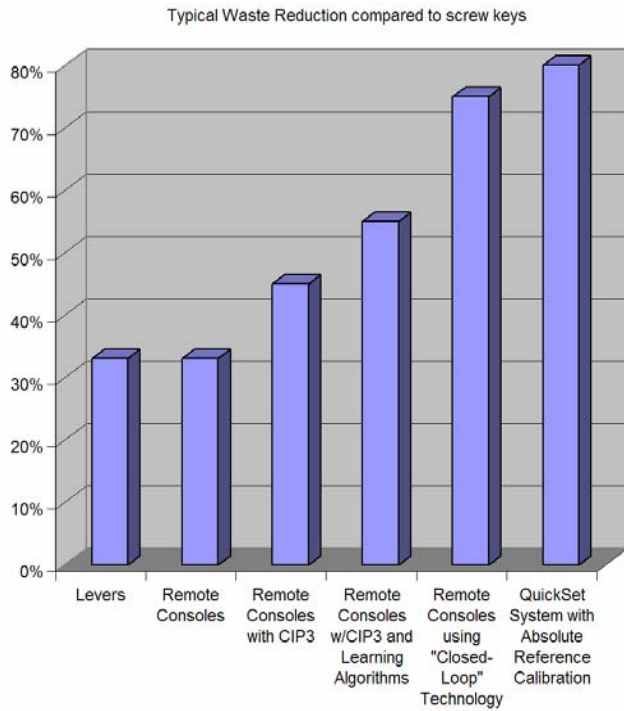

Typical Waste Reduction Compared to screw keys

Relative Price Range to Implement

Relative Cost of Ownership

Average Return-On-Investment (First Year)

Average Waste Reduction Per Year

Average Return after Seven Years of Usage

Average Return after First Year of Usage

After examining these charts, you will see why we expect to see a QuickSet system in every newspaper print shop in America. QuickSet's performance in varied production environments demonstrate astounding leaps forward in cost-effectiveness and technological know-how.