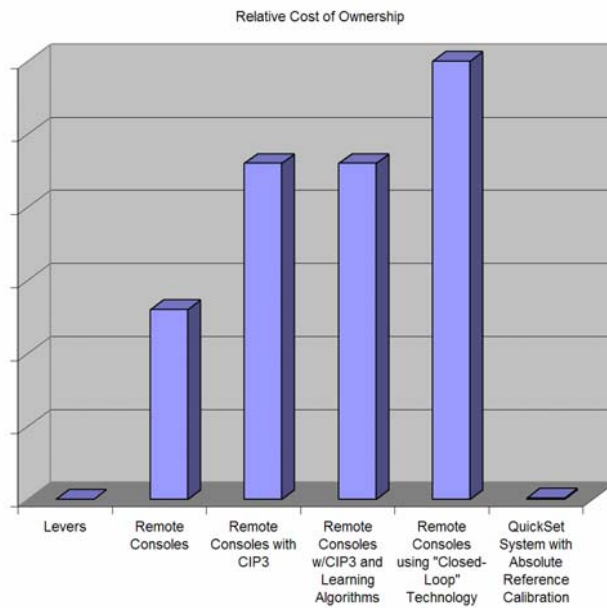

Typical Waste Reduction Compared to screw keys

Relative Price Range to Implement

Relative Cost of Ownership

Average Return-On-Investment (First Year)

Average Waste Reduction Per Year

Average Return after Seven Years of Usage

Average Return after First Year of Usage

After examining these charts, you will see why we expect to see a QuickSet system in every newspaper print shop in America. QuickSet's performance in varied production environments demonstrate astounding leaps forward in cost-effectiveness and technological know-how.