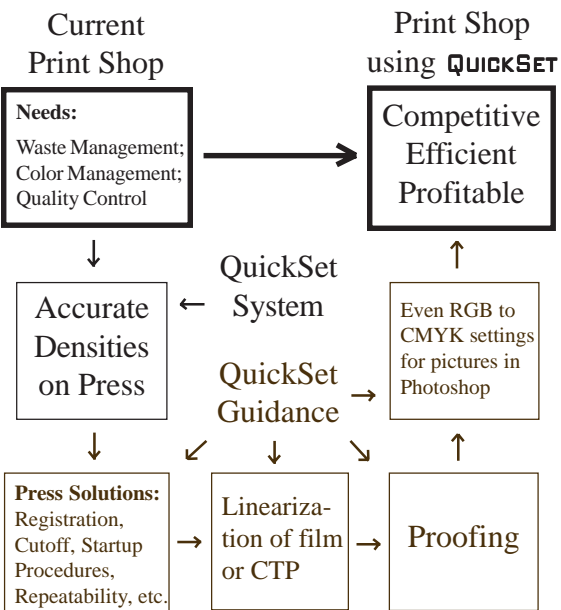

Fits your workflow. The QUICKSET system adapts to your workflow, making workflow changes unnecessary.

All Press Types including:

- All presses with **LEVER** ink fountains
- All presses with **SCREW KEY** fountains
- All presses with **ELECTRONIC** fountains

Low Cost: At \$25K, QUICKSET is the only feasible ink pre-setting solution for your print shop (giving a **Return On Investment in under 6 months**).

Prices (US\$) listed April, 2006. Prices subject to change without notice.

QUICKSET is a computer aid for making ink setting adjustments **before** starting the press.

QUICKSET is easy for all to use:

In pre-press: It runs quietly in the background.

In the press room: A printed sheet tells the operator where to pre-set.

In the front office: The boss enjoys the savings.

Transform your pressroom

Realize your Minimum Make Ready™

QUICKSET CORPORATION (425) 793-7770
PO BOX 3367, BELLEVUE, WA 98009

QUICKSET™

DENSITY PERFECT™
INK PRE-SETTING